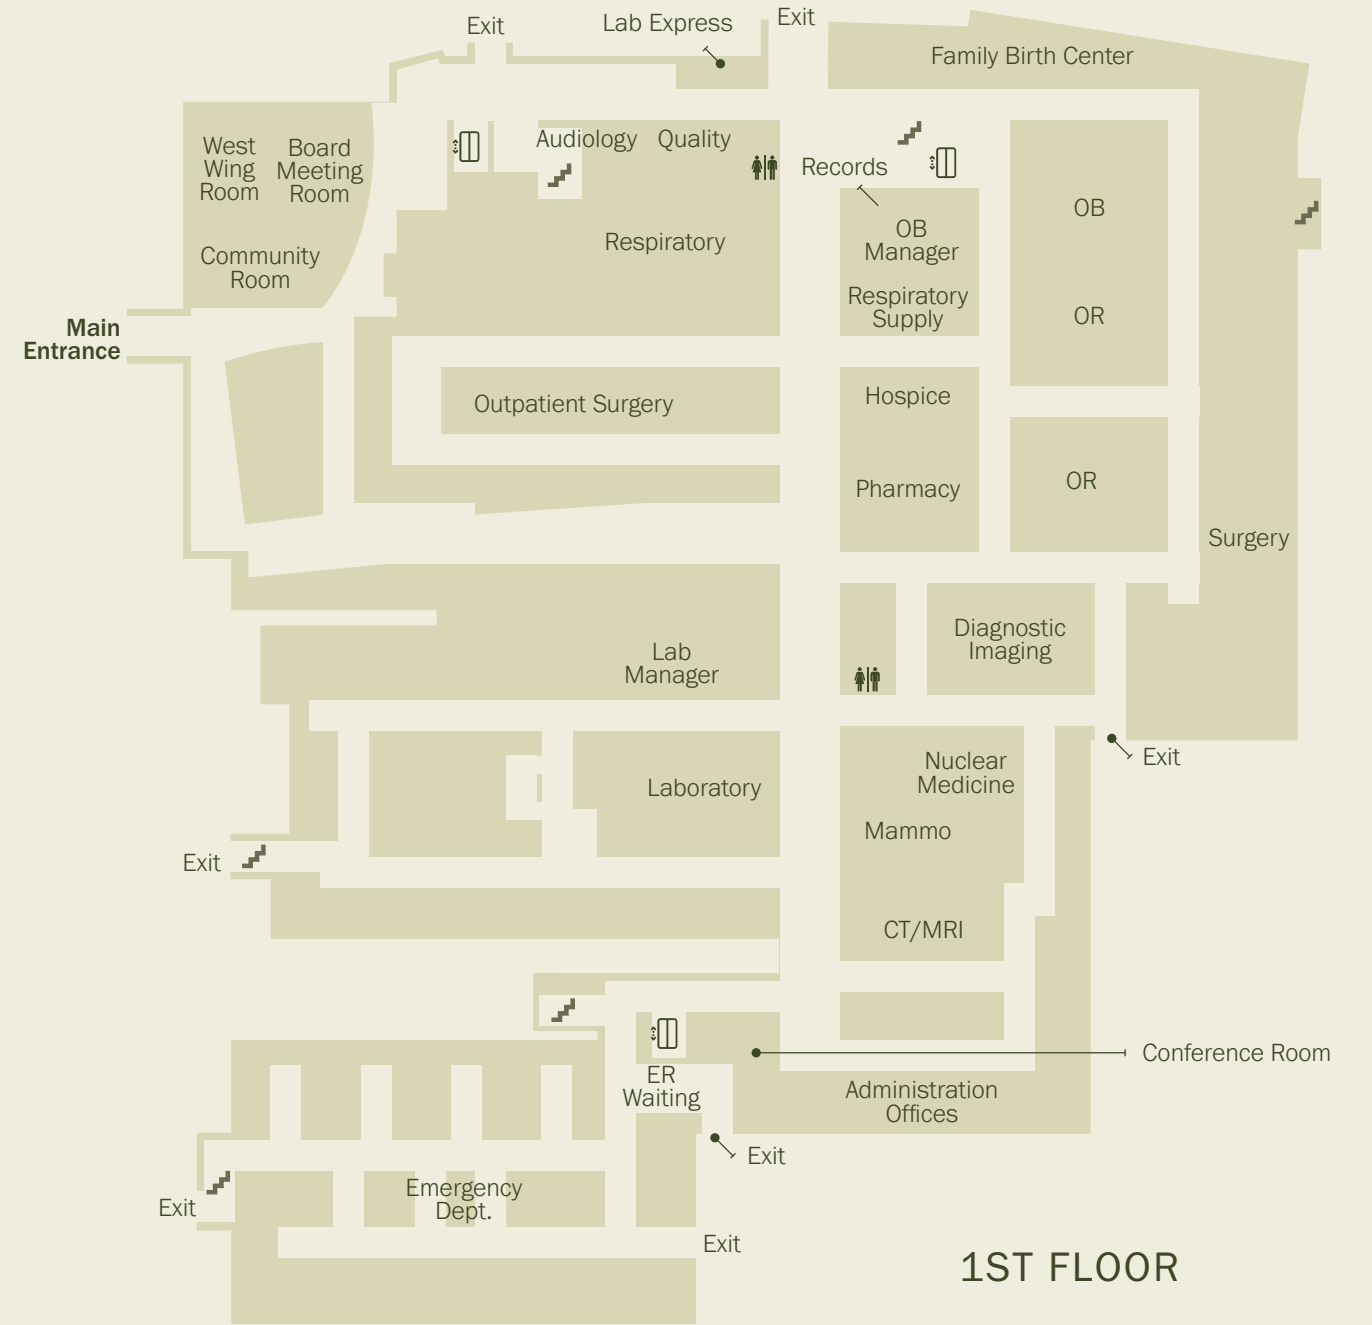

NGMC HABERSHAM
541 Historic Hwy #441-N
Demorest, GA 30535

197

Old Historic 441

441

BUS
441

BUS
441

Demorest Mt. Airy Hwy

Wayfinding Guide
Habersham

Northeast Georgia Medical Center
HABERSHAM

BASEMENT

1ST FLOOR

2ND FLOOR